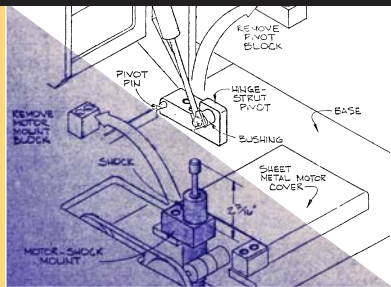

Image Restoration